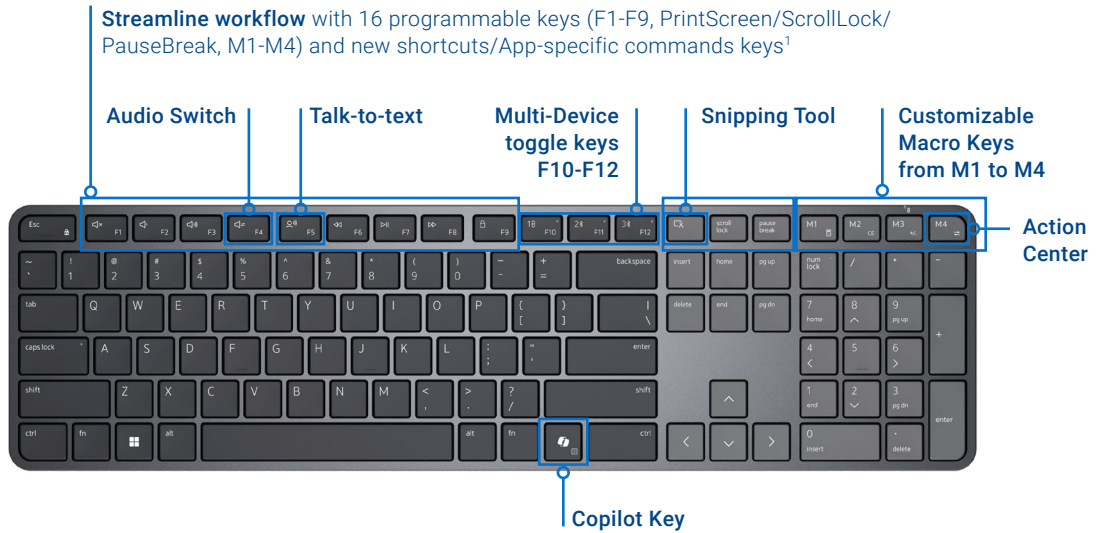

Sleek design with industry-leading battery life, quiet typing and silent clicks

Comfortable and silent typing experience with low-profile keys

Up to 48 months of battery life² for uninterrupted productivity

Enterprise-grade security with 128-bits AES encryption and powered by FIPS-approved algorithms

Better grip and palm support with textured grip on sides and scroll wheel

Streamline your workflow with 4 programmable buttons¹

Programmable side buttons

Scroll wheel with adaptive scrolling

Cursor speed button

Precise tracking and control with adjustable cursor speed (up to 6K DPI)¹

Ultra-smooth glide with upgraded feet material

This keyboard and mouse is sustainably made with up to **69% post-consumer recycled plastic³**

Up to 36 months of battery life² for uninterrupted productivity

1 Enabled via Dell Display and Peripheral Manager (DDPM).

2 Based on Dell analysis of battery life usage model calculations, Nov. 2025. Results vary depending on use, operating conditions and other factors.

3 Based on internal analysis, November 2025. The keyboard and mouse are made with 69% post-consumer recycled plastic, calculated as a percentage of the total plastic weight of the products.