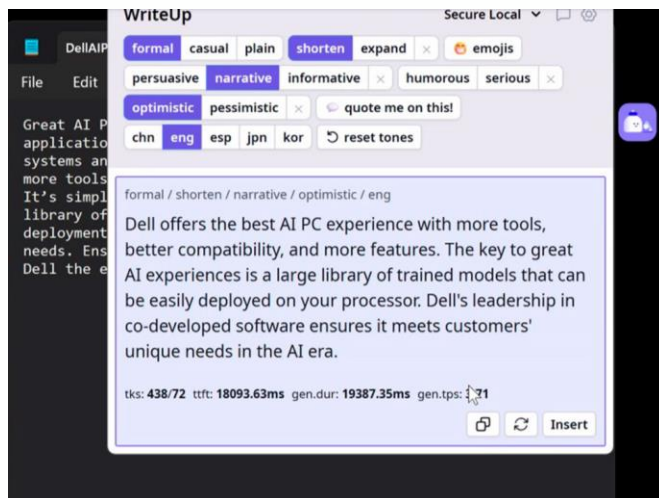

Generate compelling copy

Upstage AI's WriteUp tool empowers your unique writing style with an on-device AI assistant, crafting context-specific content in various styles, including tone, length, purpose, language, and more. By processing data locally, WriteUp ensures privacy, reduces latency, and eliminates the need for cloud connectivity, with the AI assistant available offline for on-the-go use.