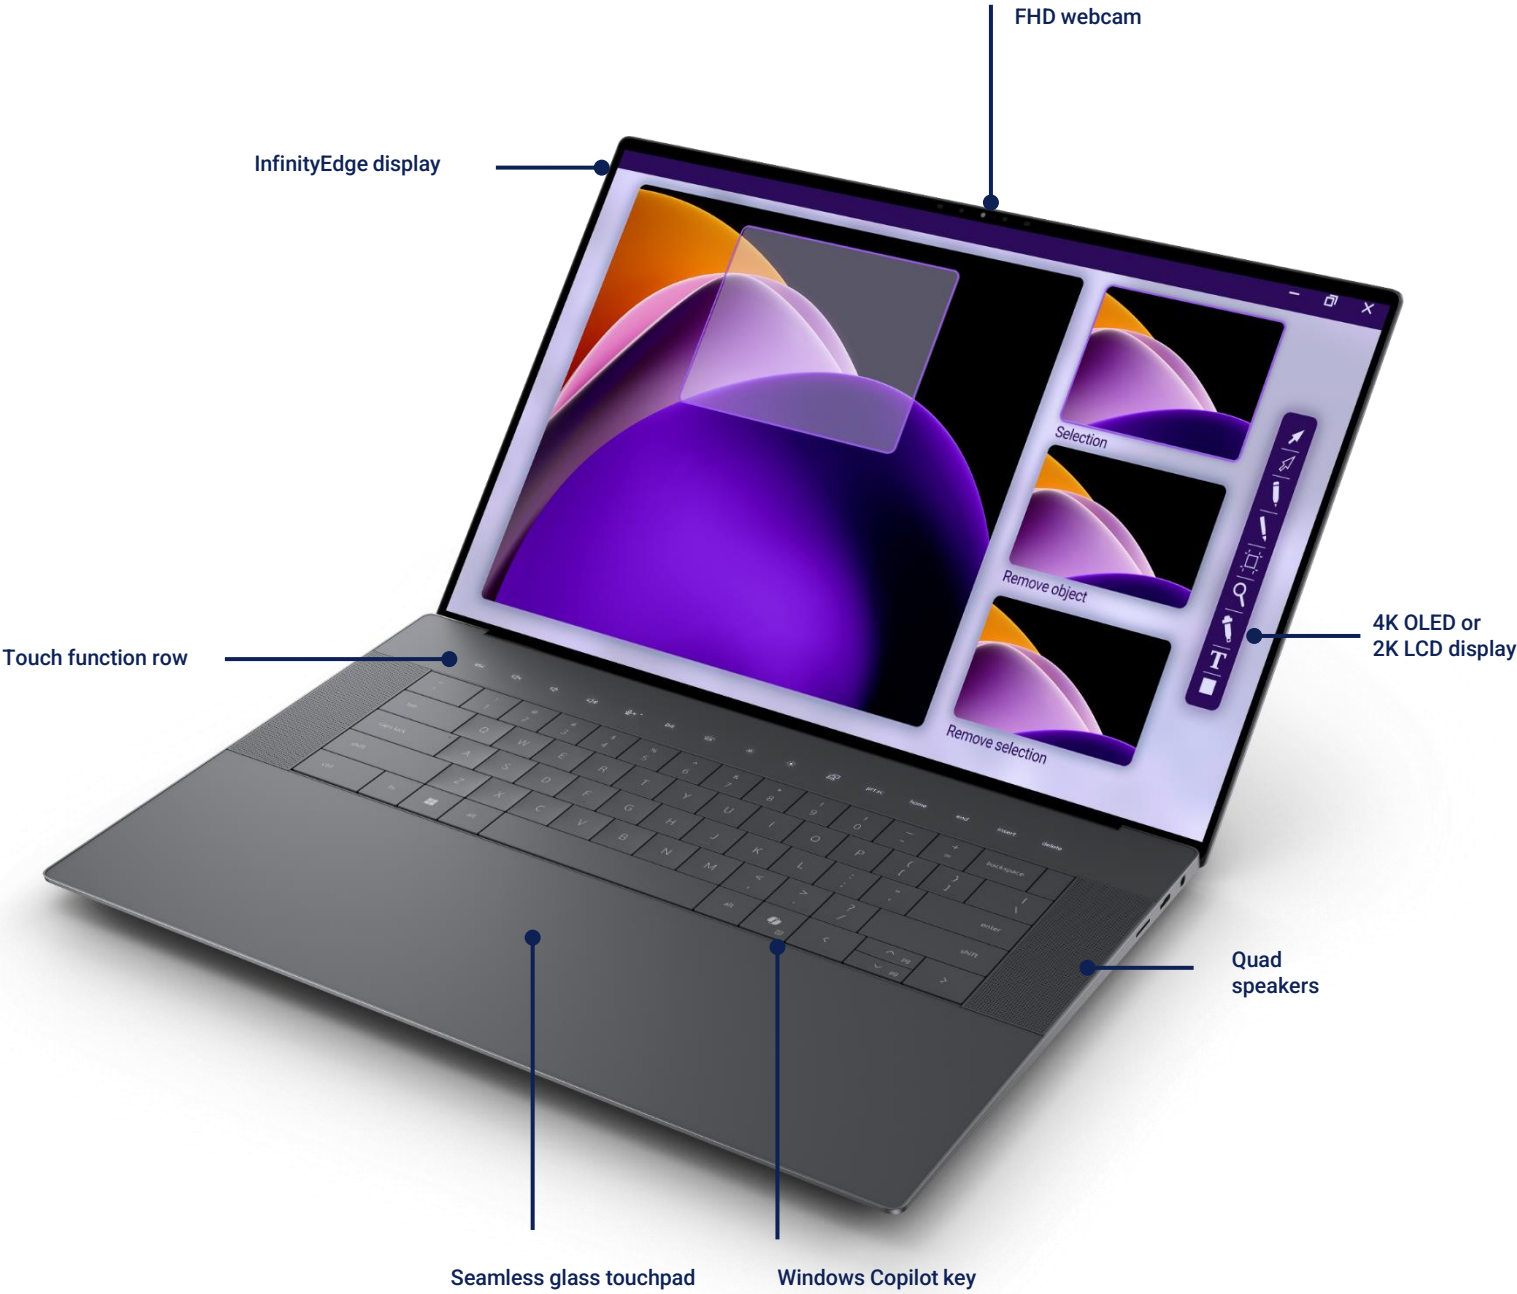

240.0 mm (9.4")

358.1 mm (14.1")

18.7 mm (0.74")

Starting weight\*: 2.06kg (4.56lbs.) for 2K LCD and UMA; 2.11kg (4.65lbs) for 4K OLED and UMA

Shown in Graphite