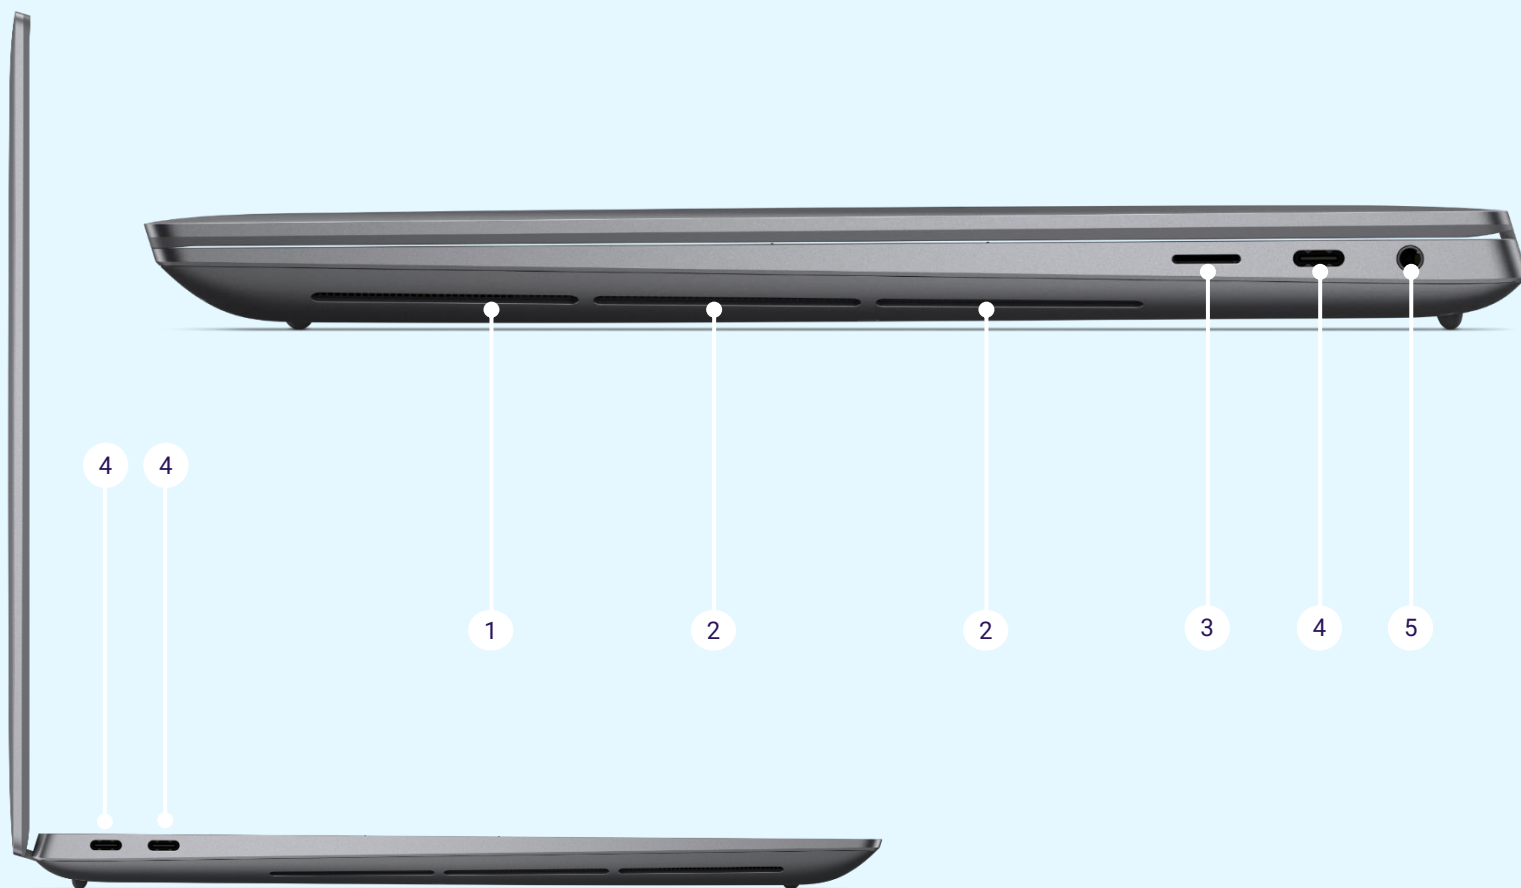

Ports & Slots

- 1 Down firing speaker
- 2 Thermal intake
- 3 microSDXC card reader v7.1 UHS-I/UHS-II
- 4 Thunderbolt™ 4 (USB Type-C™) with DisplayPort 2.1 and Power Delivery*
- 5 Universal audio jack