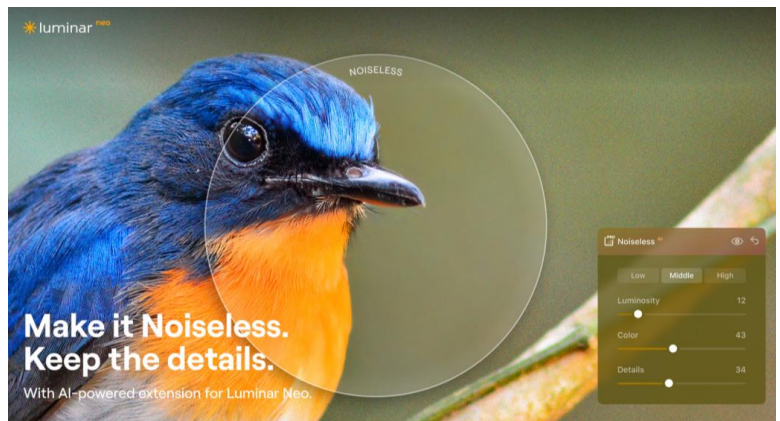

## Elevate your images

Achieve instantly captivating photos with a simple tool with Luminar Neo. Intelligently apply controls like shadow, highlight, contrast and exposure, or remove unwanted objects, like powerlines, to leave a pristine landscape. Deliver sharp details while keeping the natural look of your photo and intelligently brighten images.