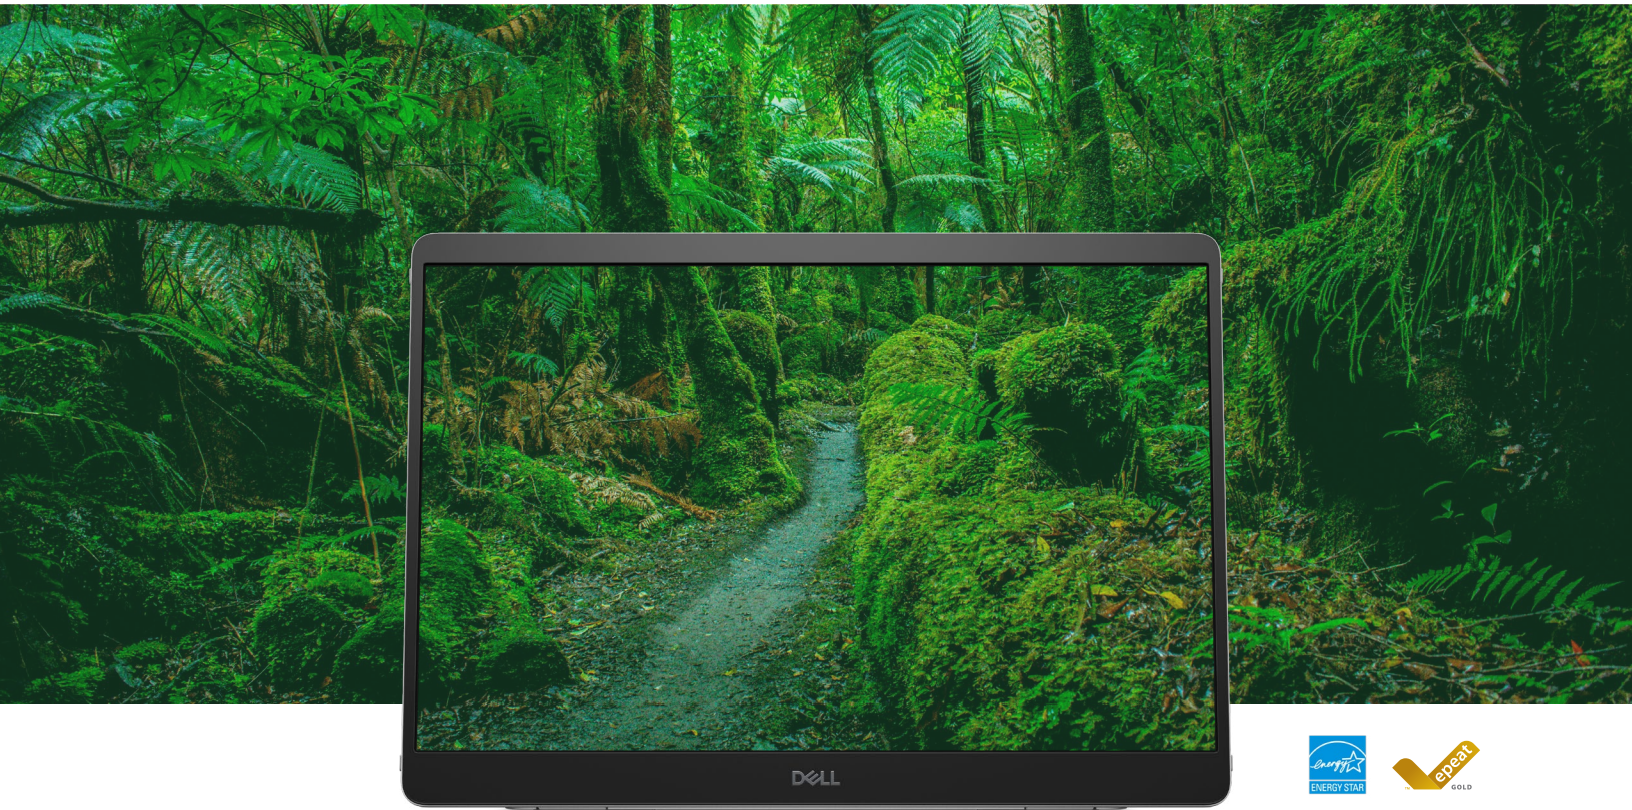

Made for you, sustainably

Intentional design in every part

At the heart of our design is a commitment to sustainability. That's why our monitor helps reduce waste with a design made from recycled materials like 93% post-consumer recycled plastic including closed-loop ITE derived plastic¹, at least 20% recycled glass² and lowers logistical footprint to fit the on-the-go lifestyle.

Seamlessly transition from old to new technology

We can help you responsibly and securely retire your legacy IT equipment, regardless of brand, while addressing your sustainability goals.

Environmental standards

This monitor is certified ENERGY STAR® and registered EPEAT Gold with Climate+ meaning it has met high standards for energy efficiency and climate impact.³

Packaging with purpose

This monitor ships in a box made from 100% renewable materials. We are reducing plastic waste wherever possible and transitioning to a responsible fiber-based solution.⁴

¹ Based on internal analysis, January 2025. Percentage is based on plastic weight. Post-consumer recycled plastic: 82%, Closed loop ITE derived plastic: 11%.

² Applicable to all new monitors launching in CY 2024. Recycled glass is present in monitor panel. Based on internal analysis, January 2024.

³ EPEAT registered where applicable. EPEAT registration varies by country. See www.epeat.net for registration status by country.

⁴ Applies to all Dell monitors launched since 2023. Made from FSC mix sources which is a mix of material from FSC certified forests, recycled content and/or FSC controlled wood. Based on internal analysis, January 2025. Cushions now made from corrugated materials.