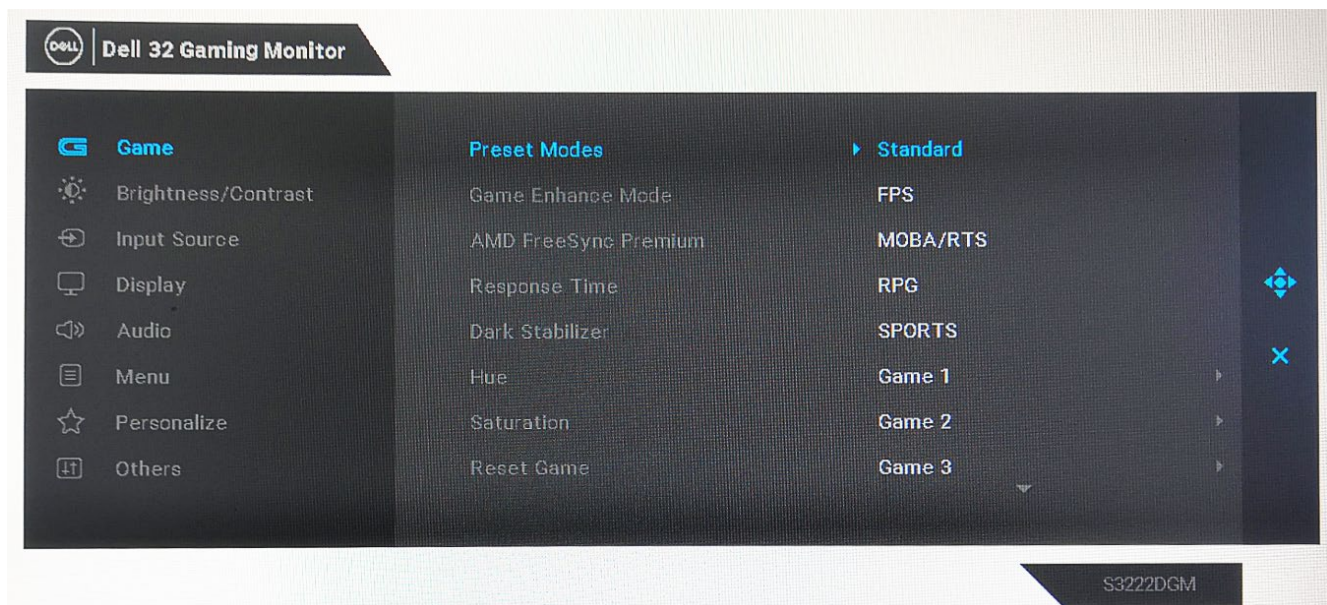

Feature Overview

Product Details:

- 165Hz refresh rate allows fast-moving visuals to be seen with incredible clarity for faster reaction times. Faster reaction times means you stay ahead of the competition.
- Not only is your gameplay crisper, but with a 1ms MPRT/ 2ms gray to gray response time, the pixels themselves change colour almost instantaneously to eliminate motion blur.
- Stay engaged in the heat of battle with swift, responsive, stutter-free gameplay with AMD FreeSync™ Premium Technology. The Dell 32 Curved Gaming Monitor also features support for gaming console Variable Refresh Rate (VRR).
- VA panel technology delivers a high 3000:1 contrast ratio for deeper blacks and brighter whites. Together with sRGB 99% colour coverage, the colours are extremely vibrant across a wide viewing angle (178 degrees).
- A 1800R curved screen with a 3-sided narrow border provides a truly immersive gaming experience by enhancing field of vision, while reducing distortion, glare and reflection.
- In-game advantage: 3 user-defined profiles to fit the variety of games played in addition to 4 preset modes and game features such as Timer, Frame Rate Counter, Dark Stabiliser
- Easy height and tilt adjustability allow you game in comfort for extended periods.
- A new uniquely designed downlight provides ambient illumination for gaming in low-light environments.
- Dell Premium Panel Exchange allows a free panel replacement during the Limited Hardware Warranty* period even if only one bright pixel is found.

Dell 32 Curved Gaming Monitor | S3222DGM Product Gallery

Height adjustment up to 130 mm | Tilt (-5° to 21°)

Fully adjustable & wide connectivity:

- Game in comfort for extended periods thanks to a new slim, tapered stand with easy height and tilt adjustability.